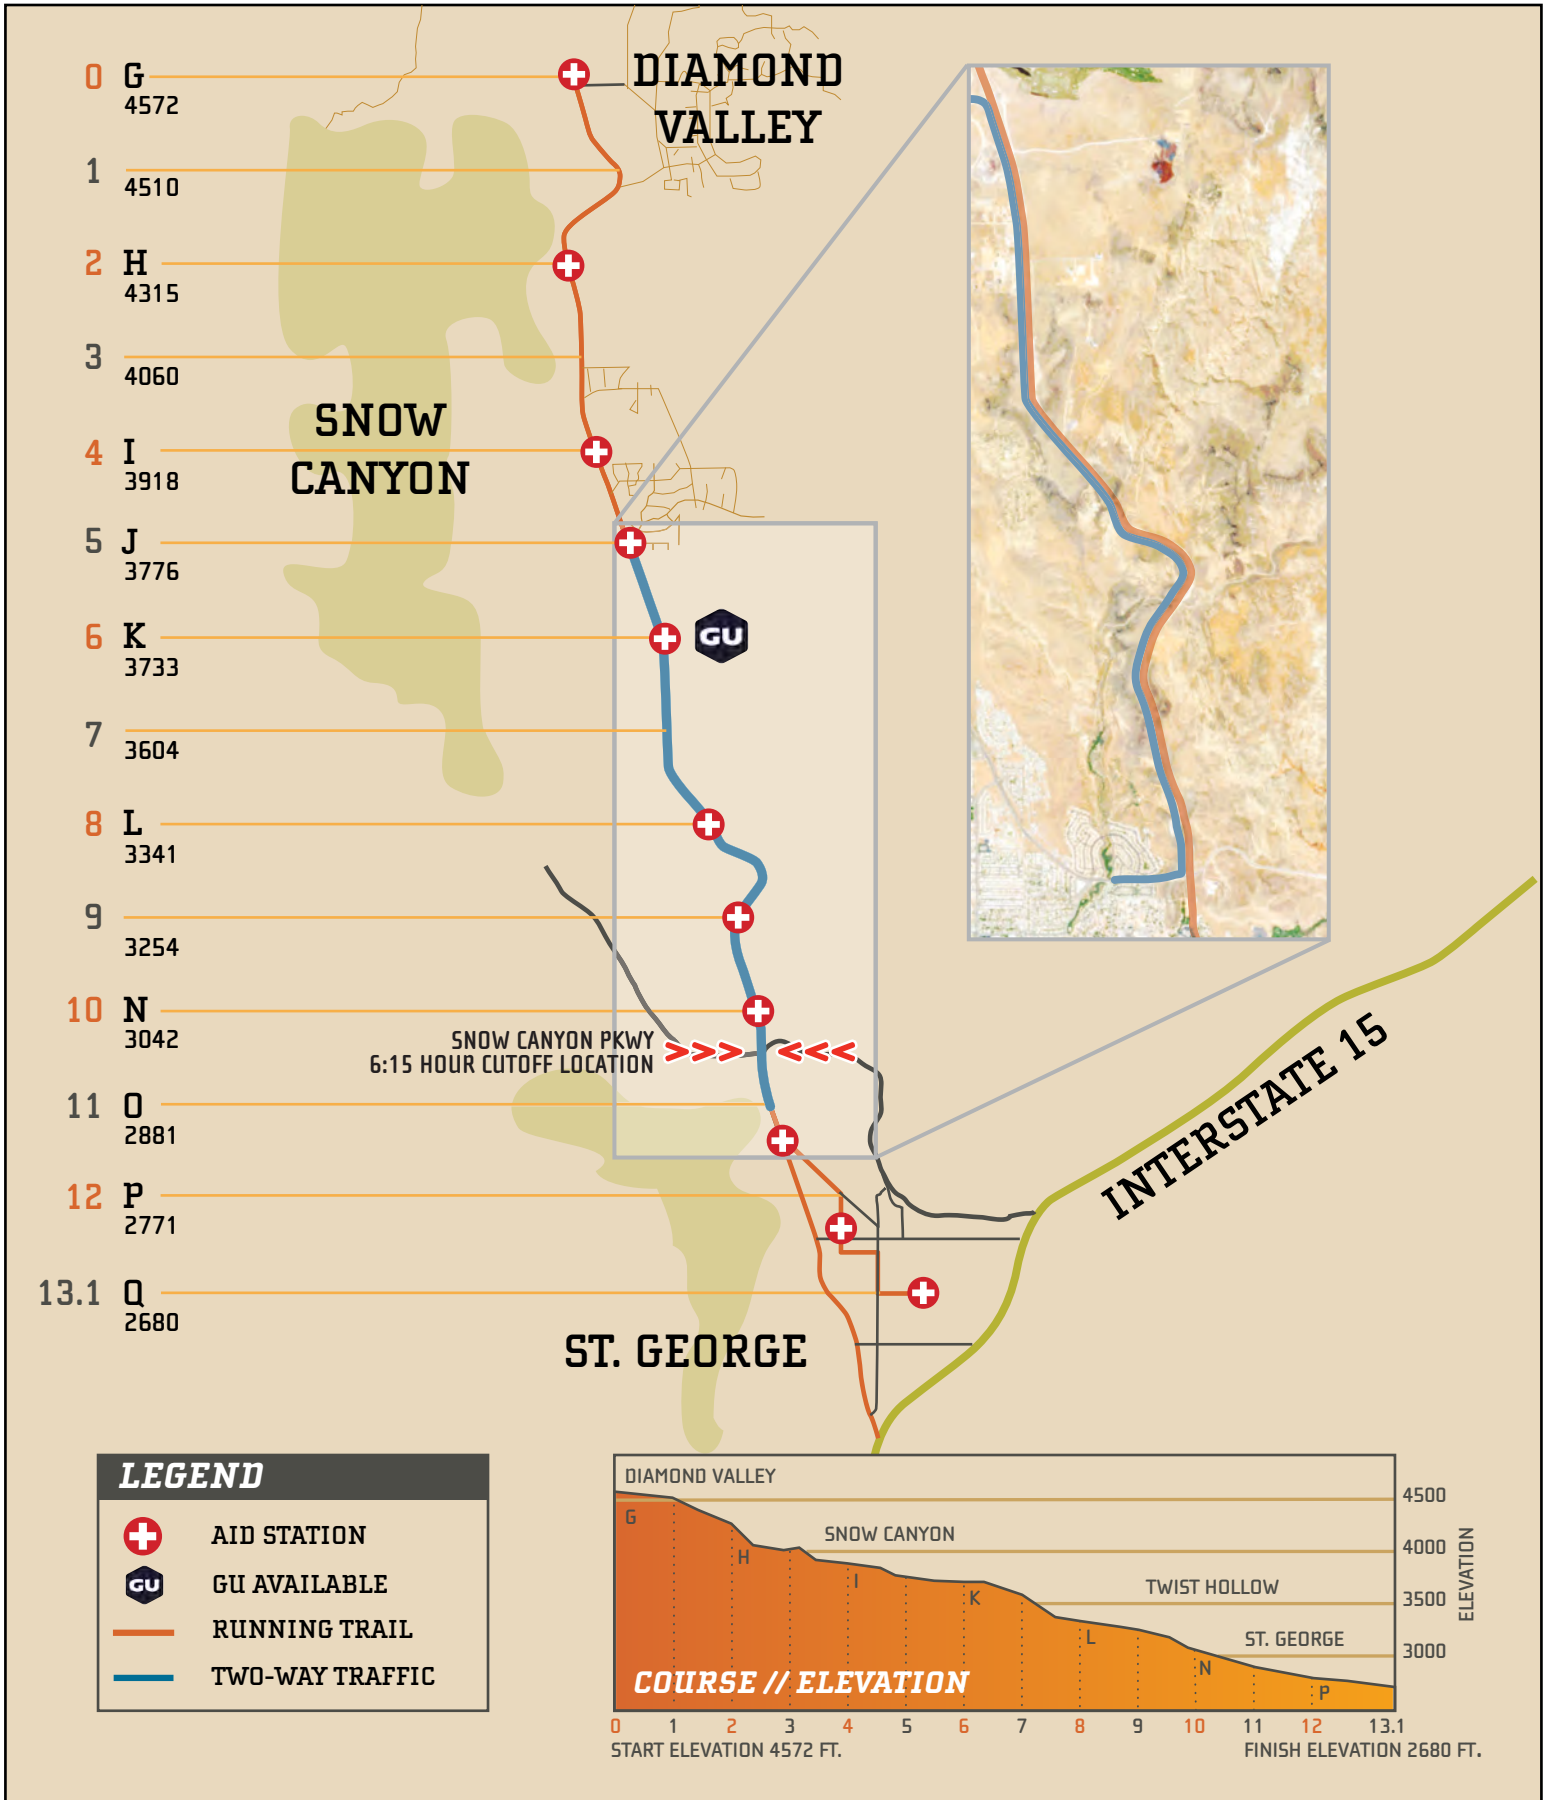

// ST. GEORGE MINI MARATHON

COURSE MAP

LEGEND

- AID STATION
- GU AVAILABLE
- RUNNING TRAIL
- TWO-WAY TRAFFIC